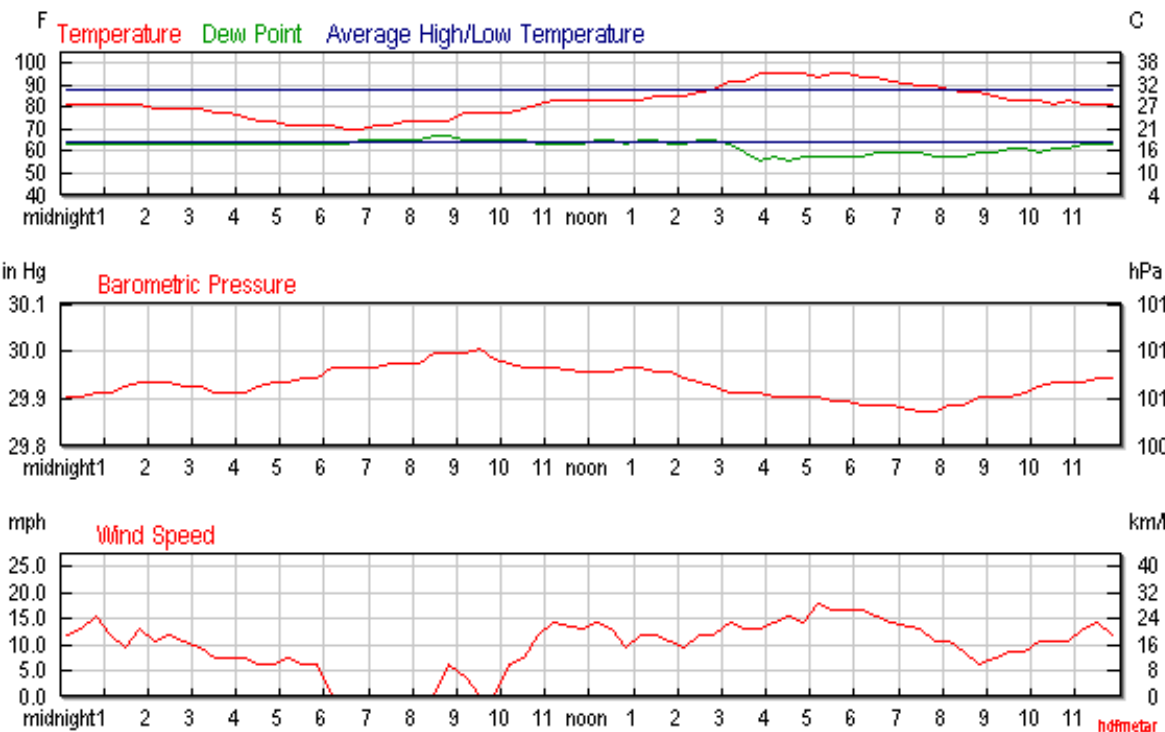

[Seasonal Weather Averages](#)

[Show Hourly Obs Only](#) [Hide full METARS \(help\)](#) - [Comma Delimited File](#)

Astronomy		
[Extended View] [Normal View]		
June 25, 2005	Sun Rise	Sun Set
Actual Time	11:02 AM UTC	2:03 AM UTC
Civil Twilight	10:29 AM UTC	2:36 AM UTC
Nautical Twilight	9:47 AM UTC	3:18 AM UTC
Astronomical Twilight	8:58 AM UTC	4:07 AM UTC
Moon	(6/25) 4:50 AM UTC	(6/25) 2:56 PM UTC
Length of Day: 15h 01m		
Length Of Visible Light: 16h 07m		