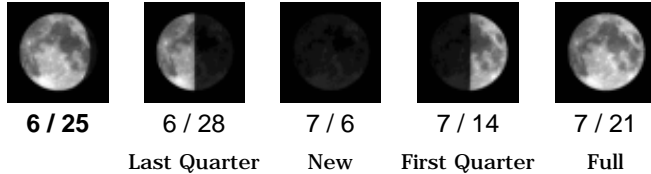

[Seasonal Weather Averages](#)

[Show Hourly Obs Only](#) [Hide full METARS \(help\)](#) - [Comma Delimited File](#)

Astronomy		
[Extended View] [Normal View]		
June 25, 2005	Sun Rise	Sun Set
Actual Time	11:02 AM UTC	2:03 AM UTC
Civil Twilight	10:29 AM UTC	2:36 AM UTC
Nautical Twilight	9:47 AM UTC	3:18 AM UTC
Astronomical Twilight	8:58 AM UTC	4:07 AM UTC
Moon	(6/25) 4:50 AM UTC	(6/25) 2:56 PM UTC
Length of Day: 15h 01m		
Length Of Visible Light: 16h 07m		

Vitamins

- [Liquid vitamins](#)
- [Body Balance](#)
- [Life force International](#)

Internet Mail

Moon Phase: **Waning Gibbous**, 84% of moon illuminated

- [Definitions of Astronomy Terms](#) -

:: [Top of Page](#) ::